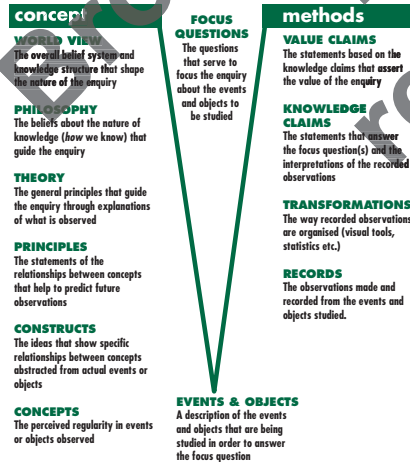

Structural Visual Tools

clustering

This tool is used to identify links and associations between elements of a topic.

CLEARLY THINKING PUPILS

affinity diagram

This tool is used to sort a list of ideas or feelings into different groups.

RAISING EYE Q

concept map

This tool is used to show the relationships between concepts and how they link together.

MAKING THINKING VISIBLE

target map

This tool is used to find out what is and is not relevant to the topic at hand.

SEEING WHAT YOU MEAN

mind map

This tool is used to identify connections in a hierarchical way within categories.

PUBLIC THINKING

vee map

This tool is used to identify different levels of knowledge and methods of the topic.

CUES FOR THINKING

tree diagram

This tool is used to sort items into levels of hierarchy through categories.

MOVING THOUGHT-OBJECTS

single bubble map

This tool is used to access prior knowledge and generate new ideas.