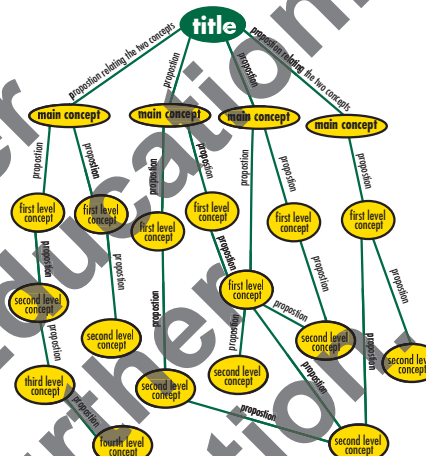

Structural Visual Tools

clustering

This tool is used to identify links and associations between elements of a topic.

CLEARLY THINKING PUPILS

affinity diagram

This tool is used to sort a list of ideas or feelings into different groups.

RAISING EYE Q

concept map

This tool is used to show the relationships between concepts and how they link together.

MAKING THINKING VISIBLE

target map

This tool is used to find out what is and is not relevant to the topic at hand.

SEEING WHAT YOU MEAN

mind map

This tool is used to identify connections in a hierarchical way within categories.

PUBLIC THINKING

vee map

This tool is used to identify different levels of knowledge and methods of the topic.

CUES FOR THINKING

tree diagram

This tool is used to sort items into levels of hierarchy through categories.

MOVING THOUGHT-OBJECTS

single bubble map

This tool is used to access prior knowledge and generate new ideas.