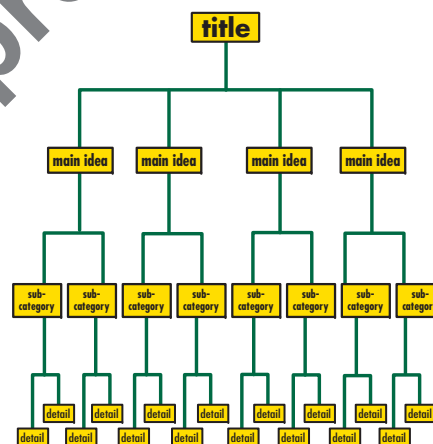

Structural Visual Tools

clustering

This tool is used to identify links and associations between elements of a topic.

CLEARLY THINKING PUPILS

affinity diagram

This tool is used to sort a list of ideas or feelings into different groups.

RAISING EYE Q

concept map

This tool is used to show the relationships between concepts and how they link together.

MAKING THINKING VISIBLE

target map

This tool is used to find out what is and is not relevant to the topic at hand.

SEEING WHAT YOU MEAN

mind map

This tool is used to identify connections in a hierarchical way within categories.

PUBLIC THINKING

vee map

This tool is used to identify different levels of knowledge and methods of the topic.

CUES FOR THINKING

tree diagram

This tool is used to sort items into levels of hierarchy through categories.

MOVING THOUGHT-OBJECTS

single bubble map

This tool is used to access prior knowledge and generate new ideas.