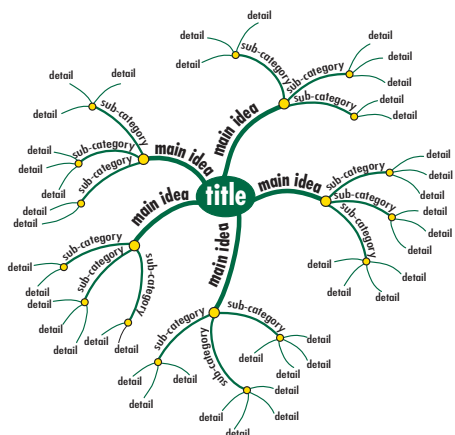

Structural Visual Tools

clustering

This tool is used to identify links and associations between elements of a topic.

CLEARLY THINKING PUPILS

affinity diagram

This tool is used to sort a list of ideas or feelings into different groups.

RAISING EYE Q

concept map

This tool is used to show the relationships between concepts and how they link together.

MAKING THINKING VISIBLE

target map

This tool is used to find out what is and is not relevant to the topic at hand.

SEEING WHAT YOU MEAN

mind map

This tool is used to identify connections in a hierarchical way within categories.

PUBLIC THINKING

vee map

This tool is used to identify different levels of knowledge and methods of the topic.

CUES FOR THINKING

tree diagram

This tool is used to sort items into levels of hierarchy through categories.

MOVING THOUGHT-OBJECTS

single bubble map

This tool is used to access prior knowledge and generate new ideas.