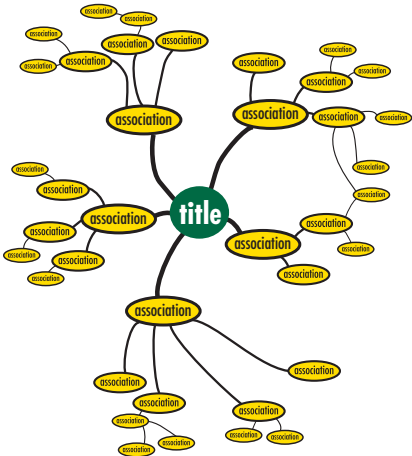

Structural Visual Tools

clustering

This tool is used to identify links and associations between elements of a topic.

CLEARLY THINKING PUPILS

affinity diagram

This tool is used to sort a list of ideas or feelings into different groups.

RAISING EYE Q

concept map

This tool is used to show the relationships between concepts and how they link together.

MAKING THINKING VISIBLE

target map

This tool is used to find out what is and is not relevant to the topic at hand.

SEEING WHAT YOU MEAN

mind map

This tool is used to identify connections in a hierarchical way within categories.

PUBLIC THINKING

vee map

This tool is used to identify different levels of knowledge and methods of the topic.

CUES FOR THINKING

tree diagram

This tool is used to sort items into levels of hierarchy through categories.

MOVING THOUGHT-OBJECTS

single bubble map

This tool is used to access prior knowledge and generate new ideas.