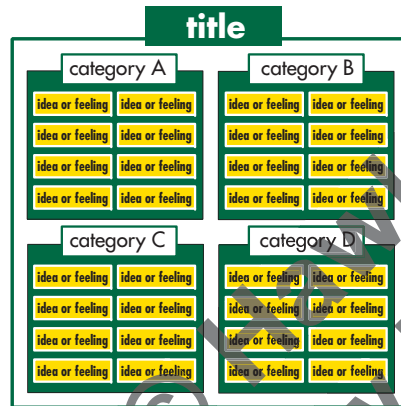

Structural Visual Tools

clustering

This tool is used to identify links and associations between elements of a topic.

CLEARLY THINKING PUPILS

affinity diagram

This tool is used to sort a list of ideas or feelings into different groups.

RAISING EYE Q

concept map

This tool is used to show the relationships between concepts and how they link together.

MAKING THINKING VISIBLE

target map

This tool is used to find out what is and is not relevant to the topic at hand.

SEEING WHAT YOU MEAN

mind map

This tool is used to identify connections in a hierarchical way within categories.

PUBLIC THINKING

vee map

This tool is used to identify different levels of knowledge and methods of the topic.

CUES FOR THINKING

tree diagram

This tool is used to sort items into levels of hierarchy through categories.

MOVING THOUGHT-OBJECTS

single bubble map

This tool is used to access prior knowledge and generate new ideas.